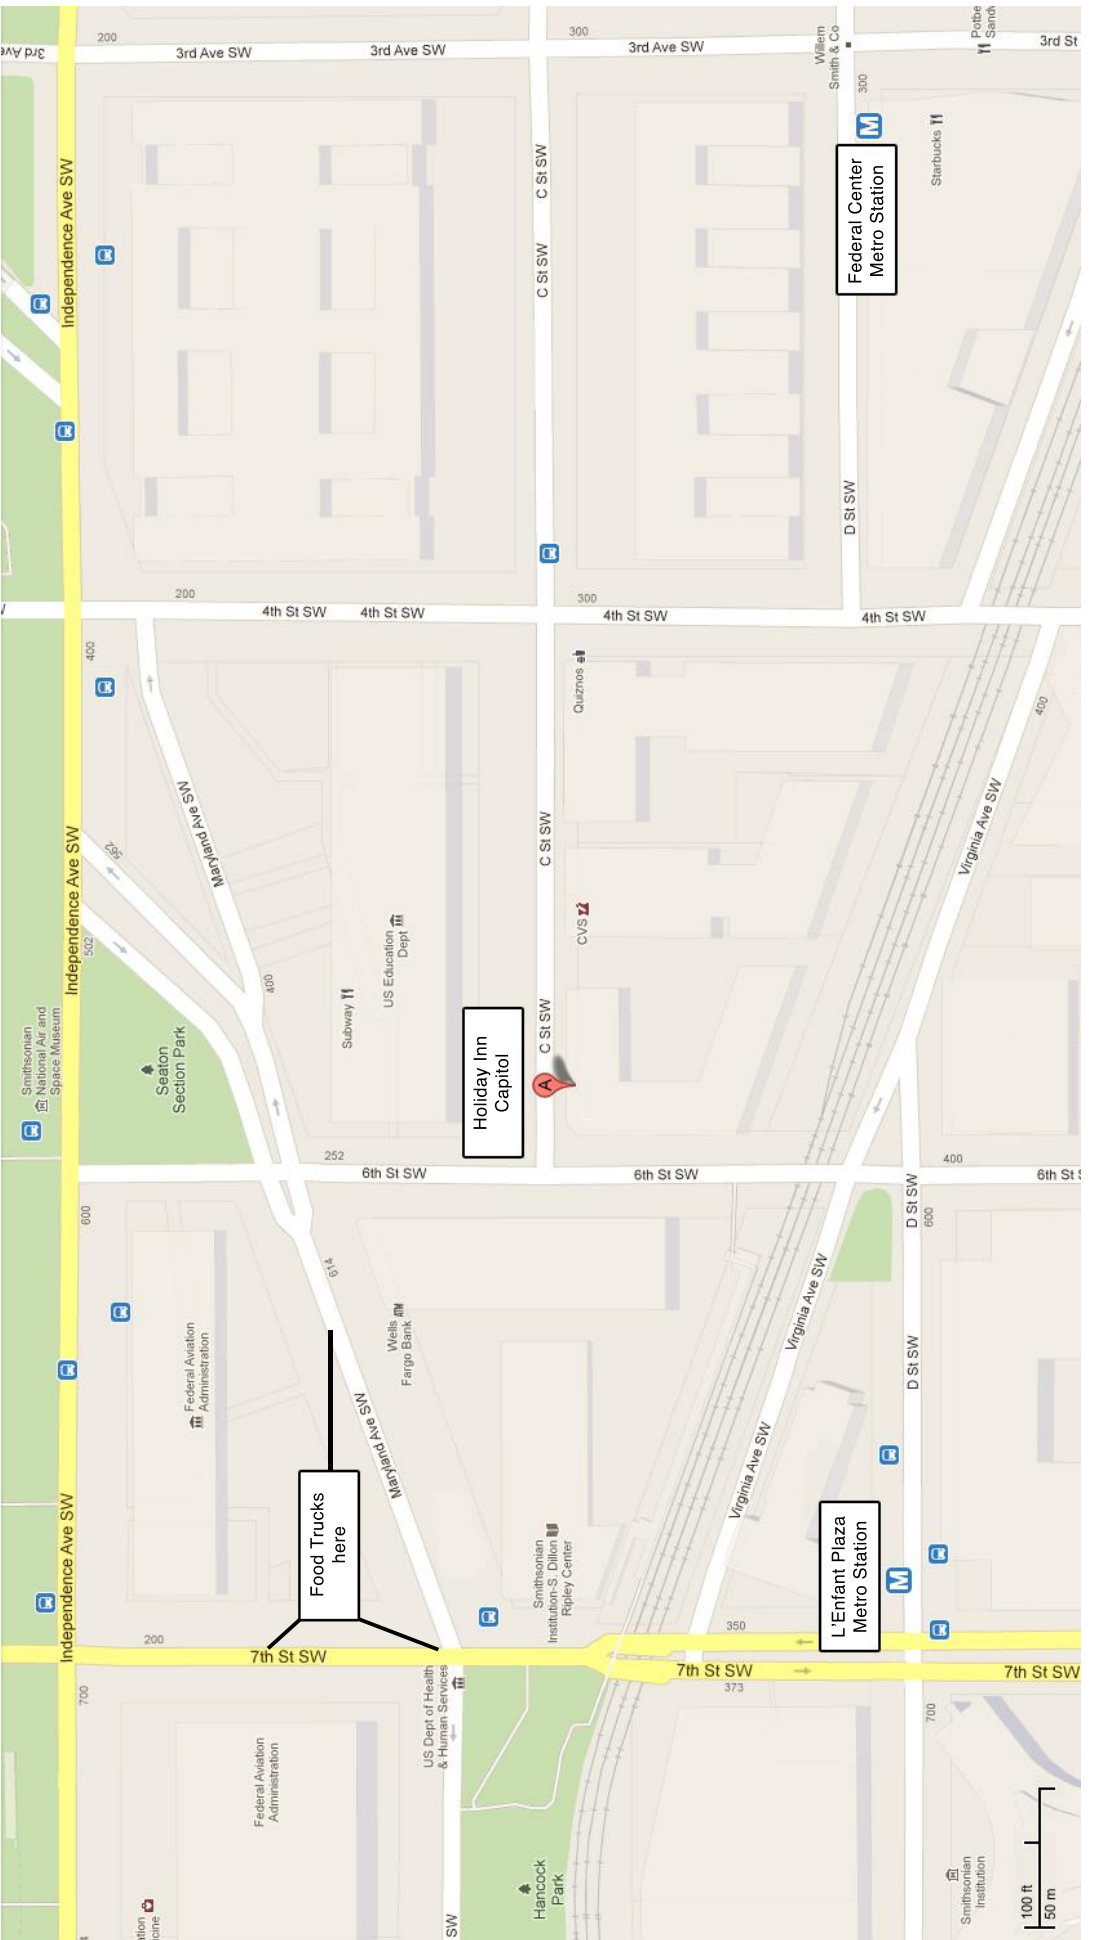

Metros, Food, and More

Note that the Holiday Inn Capitol is convenient to L'Enfant Plaza and Federal Center metro subway stations.

Metro Stops closest to hotel:

- L'Enfant Plaza — 0.2 miles, approx. 3 minute walk (Orange/Blue and Green/Yellow lines)
- Federal Center — 0.3 miles, approx. 6 minute walk (Orange/Blue lines)

Dining Options in area:

- D.C. Area Food Trucks:
 - Track online at: <http://www.foodtruckfiesta.com/>
- Food Court inside *L'Enfant Plaza – La Promenade*:
 - Potbelly Sandwich Shop
 - Roti Mediterranean Grill
 - Au Bon Pain
 - Mamma Ilardo's
 - Five Guys Burgers and Fries
 - Moe's Southwest Grill
- Hotel options:
 - Capitol Bistro (buffet)
 - 21st Amendment Bar & Grill
 - Shuttle Express Deli (deli food, pizza hut express, etc.)
 - Starbucks

D.C. Area Map - Holiday Inn Capitol

Track Food Trucks Online:

<http://www.foodtruckfiesta.com>