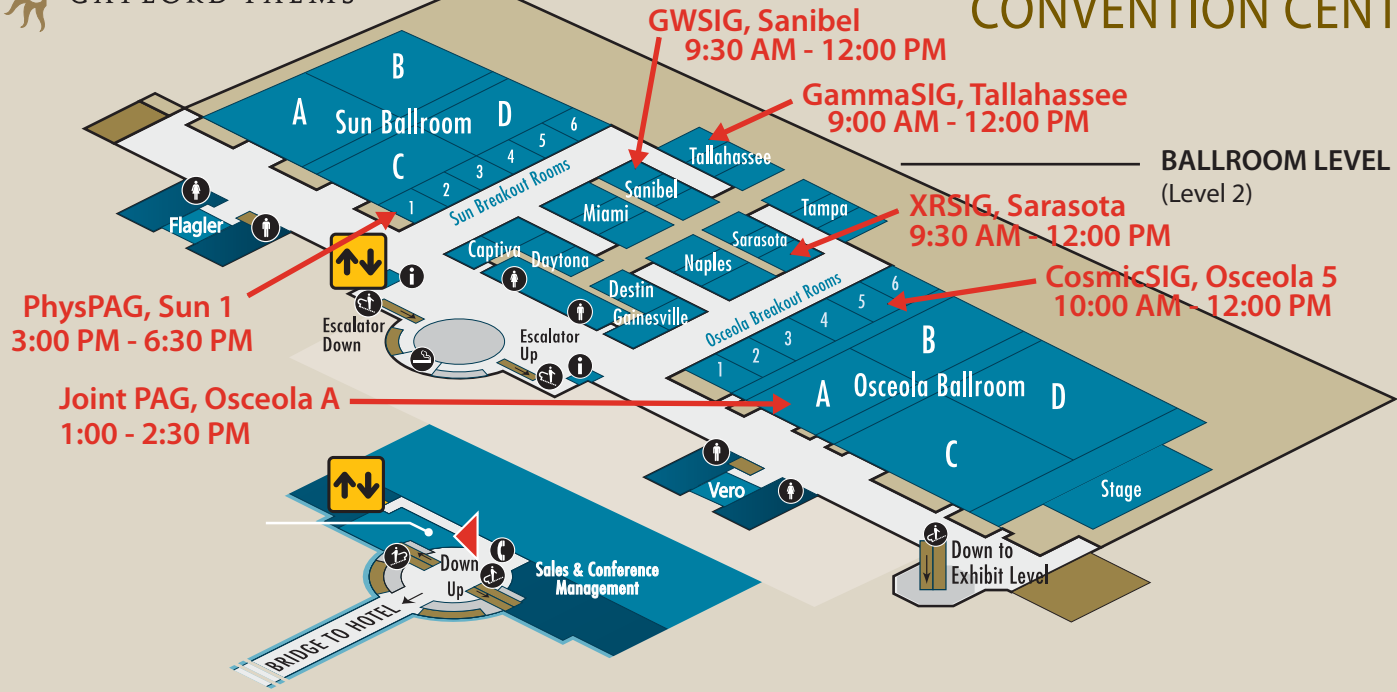

# CONVENTION CENTER

**BALLROOM LEVEL**  
(Level 2)

**GWSIG, Sanibel**  
9:30 AM - 12:00 PM

**GammaSIG, Tallahassee**  
9:00 AM - 12:00 PM

**XRSIG, Sarasota**  
9:30 AM - 12:00 PM

**CosmicSIG, Osceola 5**  
10:00 AM - 12:00 PM

**PhysPAG, Sun 1**  
3:00 PM - 6:30 PM

**Joint PAG, Osceola A**  
1:00 - 2:30 PM

BRIDGE TO HOTEL

Sales & Conference Management

Down to Exhibit Level